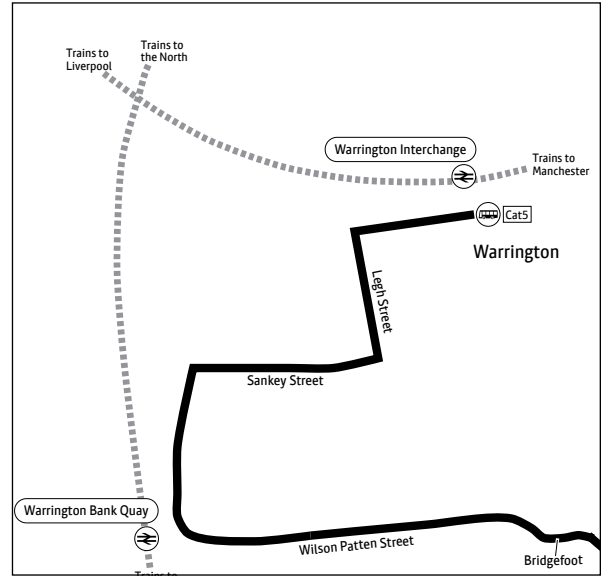

g – Runs as bus X5 between Lymm and Altrincham, continuing to Manchester Airport. See X5 timetable for details of route between Lymm and Altrincham

k – Time at Hayfield Street

♿ – All bus Cat5 journeys are run using easy access buses. See inside front cover of this leaflet for details

Cat5

Key

-  Bus route
-  Train line
-  Tram line
-  Direction of travel
-  Bus station/connection point
-  Train station
-  Metrolink stop
-  Terminus

Route in Warrington town centre

Altrincham — Sale — Partington — Lymm — Stockton Heath — Warrington