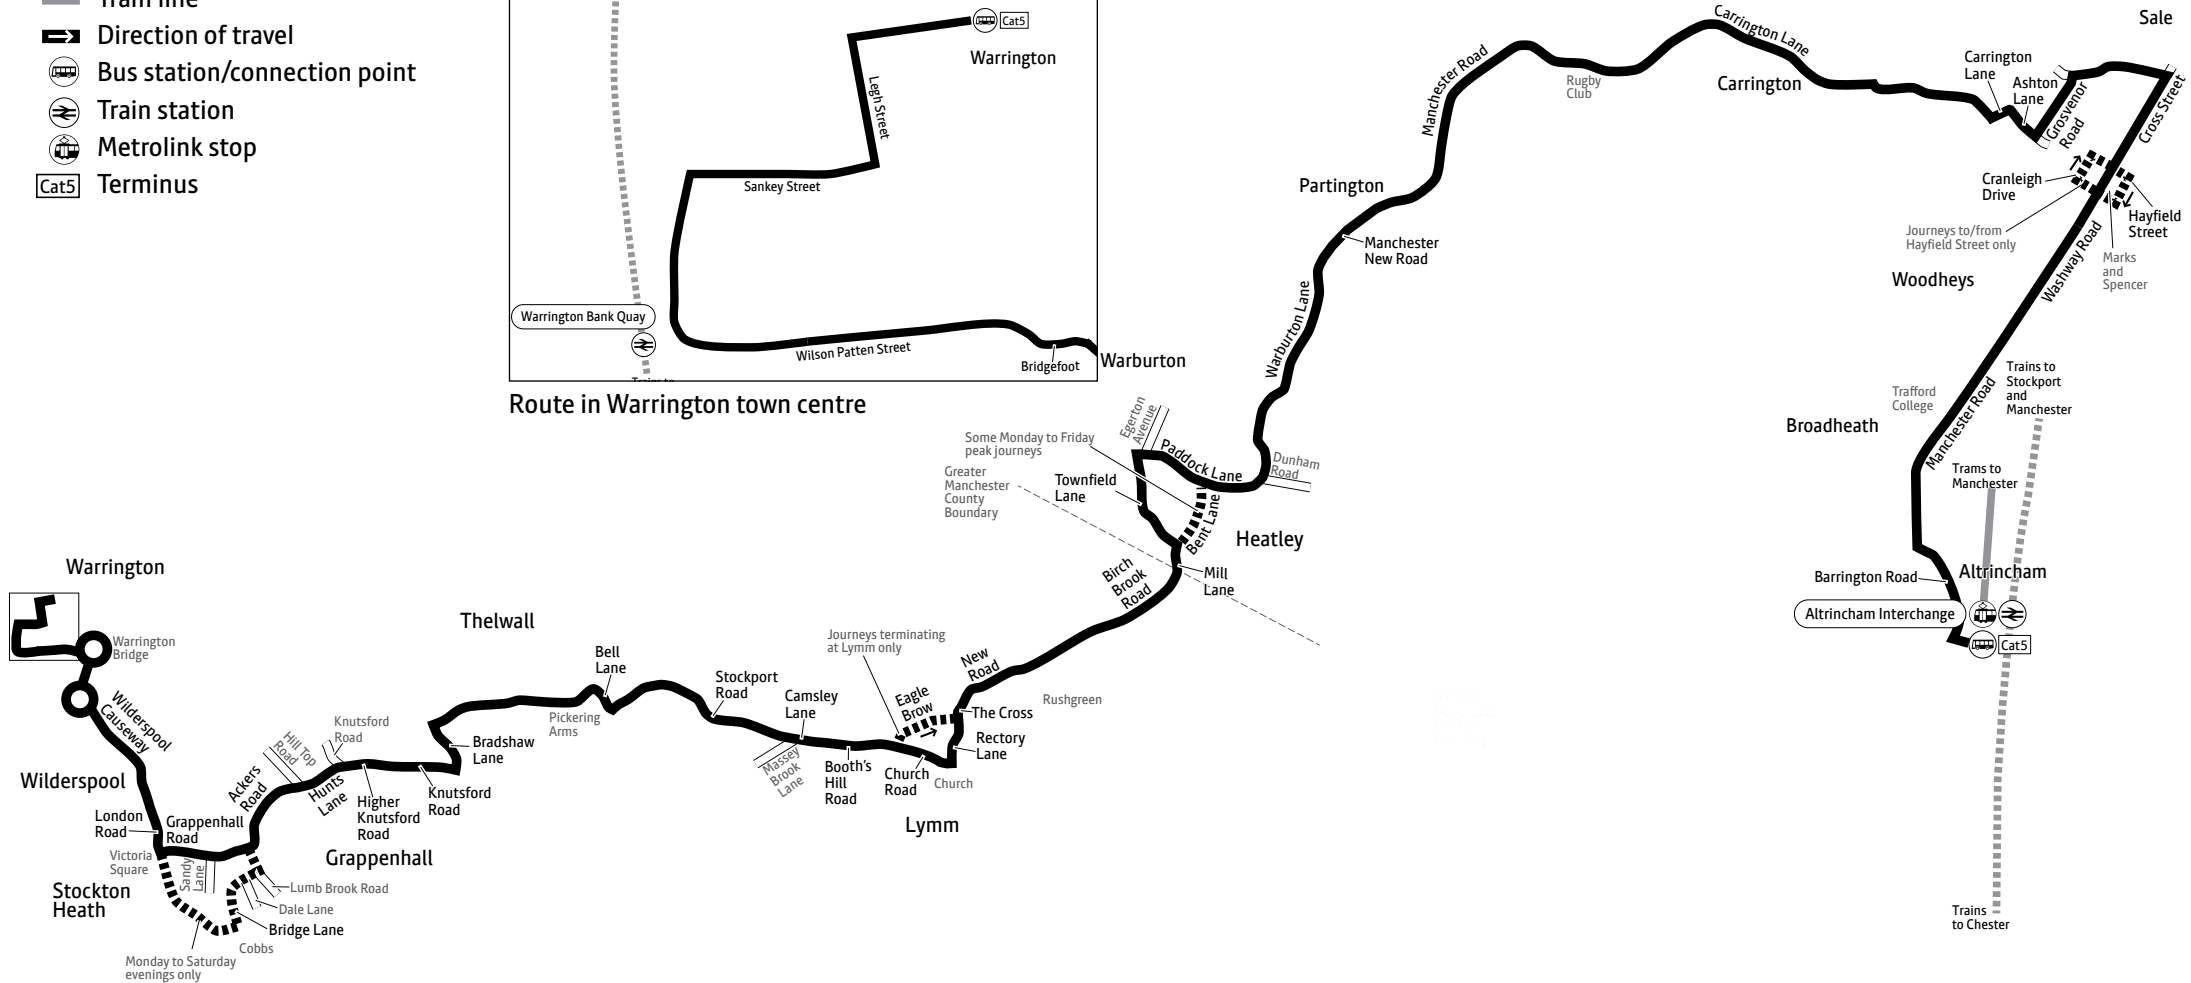

Cat5

Key

- Bus route
- Train line
- Tram line
- Direction of travel
- Bus station/connection point
- Train station
- Metrolink stop
- Terminus